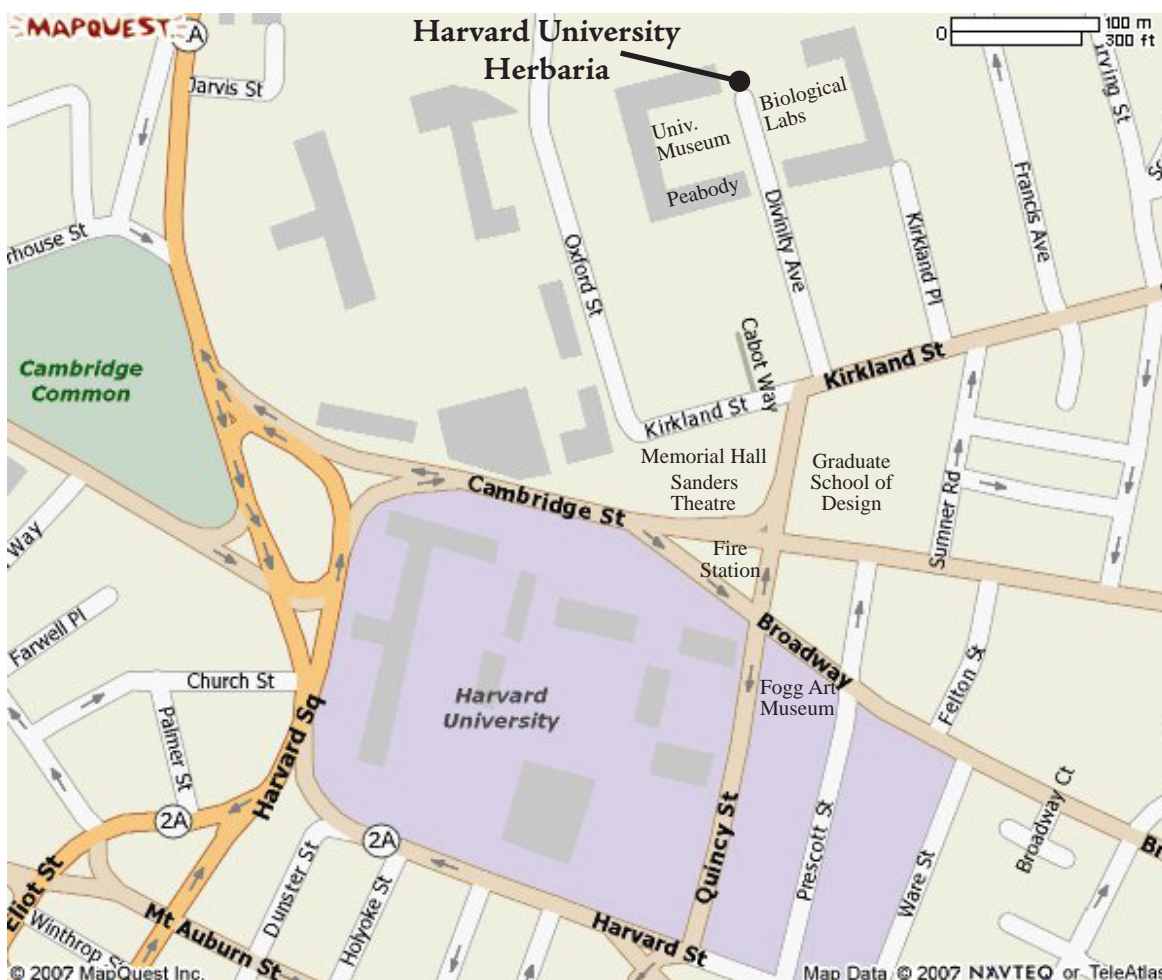

Directions to the Harvard University Herbaria (HUH)

The herbaria building is located at 22 Divinity Avenue in Cambridge. As you walk down Divinity Ave., you are facing the herbaria building.

Divinity Ave. intersects with Kirkland St. We recommend that you look for a parking meter on the street (no need to pay after 6pm), park in one of the garages in Harvard Square or take public transportation.

Please note that because of increased security at the herbaria building, the instructor must meet students at the front door to let them in. **PLEASE BE ON TIME.** We cannot guarantee your entrance into the classroom if you are late.

Parking may be available in a Harvard University parking garage (52 Oxford Street is the closest garage, next is the Broadway garage), however tickets must be purchased in advance. To purchase a Daily Visitor Parking Permit, go to www2.uos.harvard.edu/cgi-bin/permit/purchase.pl and click on "Visitor" at the bottom of the page. You will need to register to purchase a parking permit. On the registration page, select "Arnold Arboretum" for the Department. Under Department Code, enter 2002. To contact Harvard University Parking Services, call 617-495-3772 or email parking@harvard.edu.