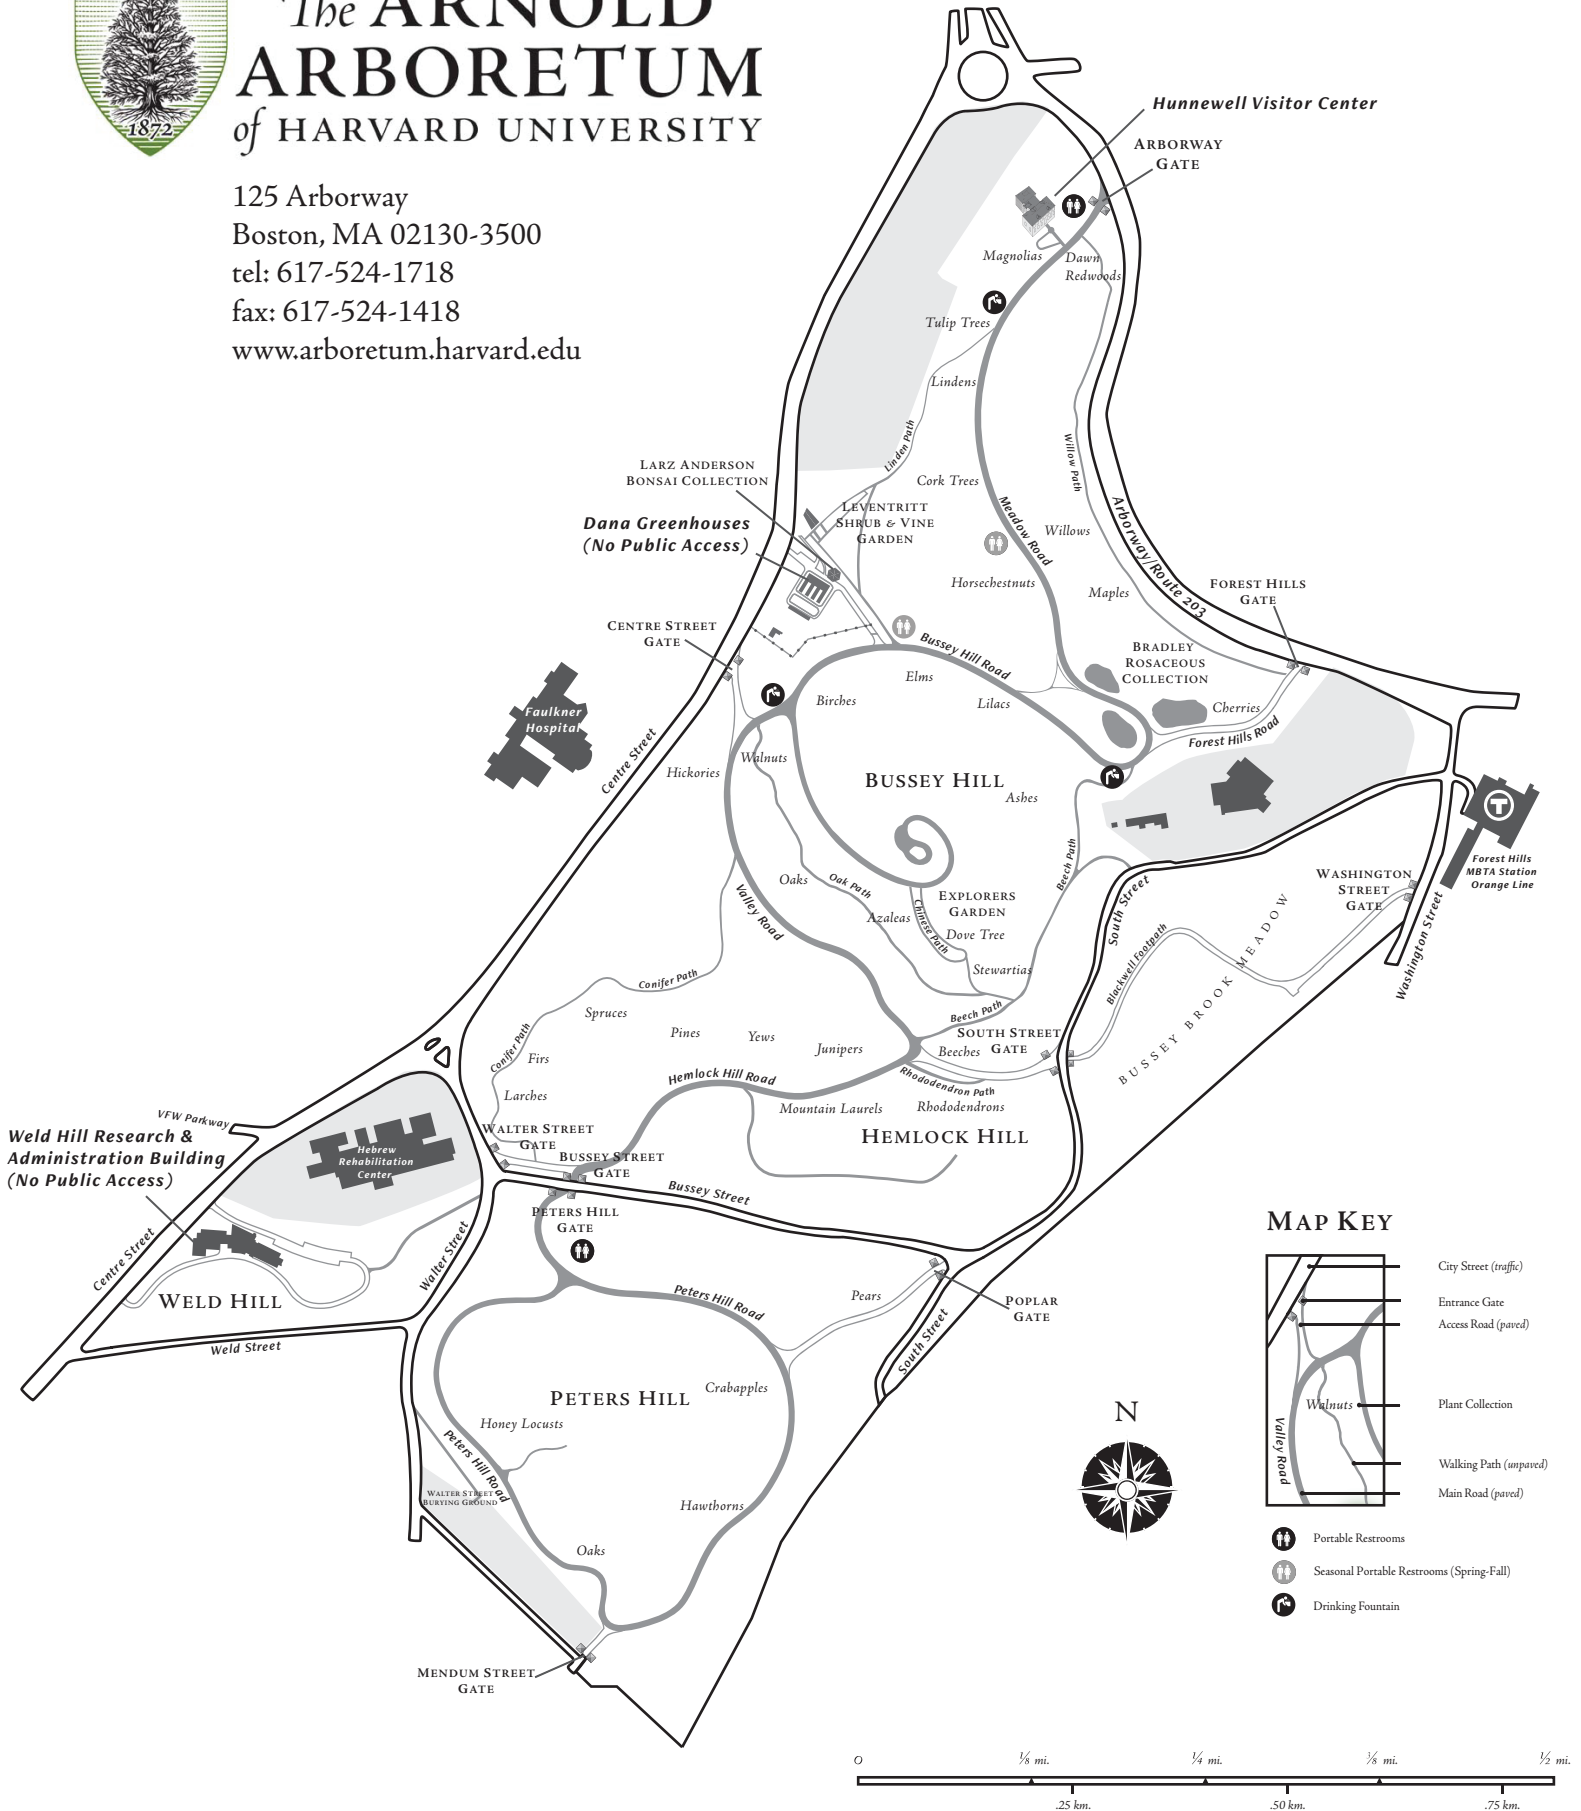

The ARNOLD ARBORETUM of HARVARD UNIVERSITY

125 Arborway
 Boston, MA 02130-3500
 tel: 617-524-1718
 fax: 617-524-1418
 www.arboretum.harvard.edu

MAP KEY

- City Street (traffic)
- Entrance Gate
- Access Road (paved)
- Plant Collection
- Walking Path (unpaved)
- Main Road (paved)
- Portable Restrooms
- Seasonal Portable Restrooms (Spring-Fall)
- Drinking Fountain