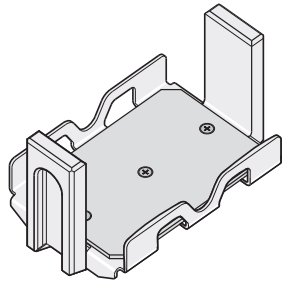

# Instructions for loading buckets

**5804 743.008 / 022638556**  
Set of 2  
DWP buckets for swing-bucket rotor A-2-DWP  
**5804 740.009 / 022638564**

**5427 722.009 / 022634420**  
Set of 2  
MTP buckets for swing-bucket rotor A-2-MTP  
**5427 700.005 / 022634403**

**5810 702.003 / 022638068**  
Set of 4  
MTP buckets for swing-bucket rotor A-4-62-MTP  
**5810 711.002 / 022638041**

**5810 741.009 / 022638840**  
Set of 4  
MTP/Flex buckets for swing-bucket rotor A-4-81-MTP/Flex  
**5810 725.003 / 022638807**

## Incorrect loading

- Unsuitable format, e.g. racks **too small**,

- microtiter plates **too wide**.

- Stacked microtiter plates **from several different** manufacturers,

- **mixed loading** of deepwell plate and microtiter plates.

- Microtiter plates or deepwell plates **not inserted correctly**.

Deepwell plate buckets of swing-bucket rotor A-2-DWP, A-4-62-MTP and A-4-81-MTP/Flex may be loaded with plates (commercially available microtiter plates, culture plates and deepwell plates only), which do not exceed a weight of 380 g. The maximum load for the buckets of the swing bucket rotor A-2-MTP is 170 g. When using plates other than those named above, the user must first consult the Eppendorf Application Hotline. A manual loading and swing test are to be carried out