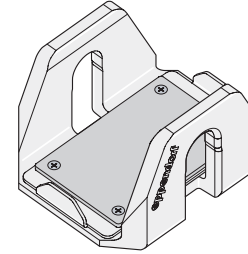

# Instructions for loading buckets

**5804 743.008 / 022638556**  
Set of 2  
DWP buckets for swing-bucket rotor A-2-DWP  
**5804 740.009 / 022638564**

**5427 722.009 / 022634420**  
Set of 2  
MTP buckets for swing-bucket rotor A-2-MTP  
**5427 700.005 / 022634403**

**5810 702.003 / 022638068**  
Set of 4  
MTP buckets for swing-bucket rotor A-4-62-MTP  
**5810 711.002 / 022638041**

**5810 741.009 / 022638840**  
Set of 4  
MTP/Flex buckets for swing-bucket rotor A-4-81-MTP/Flex  
**5810 725.003 / 022638807**

## Incorrect loading

- Unsuitable format, e.g. racks **too small**,

- microtiter plates **too wide**.

- Stacked microtiter plates **from several different** manufacturers,

- **mixed loading** of deepwell plate and microtiter plates.

- Microtiter plates or deepwell plates **not inserted correctly**.

Deepwell plate buckets of swing-bucket rotor A-2-DWP, A-4-62-MTP and A-4-81-MTP/Flex may be loaded with plates (commercially available microtiter plates, culture plates and deepwell plates only), which do not exceed a weight of 380 g. The maximum load for the buckets of the swing bucket rotor A-2-MTP is 170 g. When using plates other than those named above, the user must first consult the Eppendorf Application Hotline. A manual loading and swing test are to be carried out