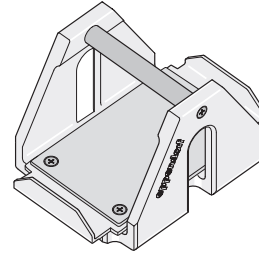

# Instructions for loading buckets

**5804 743.008 / 022638556**  
Set of 2  
DWP buckets for swing-bucket rotor A-2-DWP  
**5804 740.009 / 022638564**

**5427 722.009 / 022634420**  
Set of 2  
MTP buckets for swing-bucket rotor A-2-MTP  
**5427 700.005 / 022634403**

**5810 702.003 / 022638068**  
Set of 4  
MTP buckets for swing-bucket rotor A-4-62-MTP  
**5810 711.002 / 022638041**

**5810 741.009 / 022638840**  
Set of 4  
MTP/Flex buckets for swing-bucket rotor A-4-81-MTP/Flex  
**5810 725.003 / 022638807**

## Incorrect loading

- Unsuitable format, e.g. racks **too small**,

- microtiter plates **too wide**.

- Stacked microtiter plates **from several different** manufacturers,

- **mixed loading** of deepwell plate and microtiter plates.

- Microtiter plates or deepwell plates **not inserted correctly**.

Deepwell plate buckets of swing-bucket rotor A-2-DWP, A-4-62-MTP and A-4-81-MTP/Flex may be loaded with plates (commercially available microtiter plates, culture plates and deepwell plates only), which do not exceed a weight of 380 g. The maximum load for the buckets of the swing bucket rotor A-2-MTP is 170 g. When using plates other than those named above, the user must first consult the Eppendorf Application Hotline. A manual loading and swing test are to be carried out