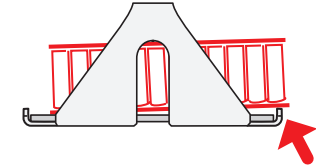

## Incorrect loading

- Unsuitable format, e.g. racks **too small**,

- microtiter plates **too wide**.

- Stacked microtiter plates **from several different** manufacturers,

- **mixed loading** of deepwell plate and microtiter plates.

- Microtiter plates or deepwell plates **not inserted correctly**.

Deepwell plate buckets of swing-bucket rotor A-2-DWP, A-4-62-MTP and A-4-81-MTP/Flex may be loaded with plates (commercially available microtiter plates, culture plates and deepwell plates only), which do not exceed a weight of 380 g. The maximum load for the buckets of the swing bucket rotor A-2-MTP is 170 g. When using plates other than those named above, the user must first consult the Eppendorf Application Hotline. A manual loading and swing test are to be carried out

prior to centrifugation of plates or plate stacks that have not yet been used.

Maximum permissible load height:	
DWP bucket (A-2-DWP)	89 mm
MTP bucket (A-2-MTP)	29 mm
MTP bucket (A-4-62-MTP)	53 mm
MTP/Flex bucket (A-4-81-MTP/Flex)	60 mm