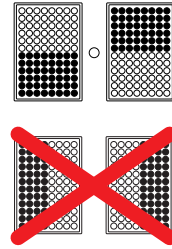

# Instructions for loading buckets

**5804 743.008 / 022638556**  
Set of 2  
DWP buckets for swing-bucket rotor A-2-DWP  
**5804 740.009 / 022638564**

**5427 722.009 / 022634420**  
Set of 2  
MTP buckets for swing-bucket rotor A-2-MTP  
**5427 700.005 / 022634403**

**5810 702.003 / 022638068**  
Set of 4  
MTP buckets for swing-bucket rotor A-4-62-MTP  
**5810 711.002 / 022638041**

**5810 741.009 / 022638840**  
Set of 4  
MTP/Flex buckets for swing-bucket rotor A-4-81-MTP/Flex  
**5810 725.003 / 022638807**

## Incorrect loading

- Unsuitable format, e.g. racks **too small**,

- microtiter plates **too wide**.

- Stacked microtiter plates **from several different** manufacturers,

- **mixed loading** of deepwell plate and microtiter plates.