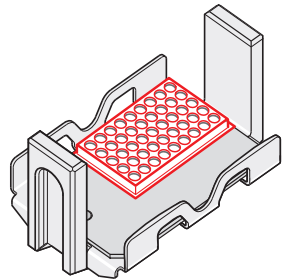

# Instructions for loading buckets

**5804 743.008 / 022638556**  
Set of 2  
DWP buckets for swing-bucket rotor A-2-DWP  
**5804 740.009 / 022638564**

**5427 722.009 / 022634420**  
Set of 2  
MTP buckets for swing-bucket rotor A-2-MTP  
**5427 700.005 / 022634403**

**5810 702.003 / 022638068**  
Set of 4  
MTP buckets for swing-bucket rotor A-4-62-MTP  
**5810 711.002 / 022638041**

**5810 741.009 / 022638840**  
Set of 4  
MTP/Flex buckets for swing-bucket rotor A-4-81-MTP/Flex  
**5810 725.003 / 022638807**

## Incorrect loading

- Unsuitable format, e.g. racks **too small**,

- microtiter plates **too wide**.

- Stacked microtiter plates **from several different** manufacturers,

- **mixed loading** of deepwell plate and microtiter plates.

- Microtiter plates or deepwell plates **not inserted correctly**.

Deepwell plate buckets of swing-bucket rotor A-2-DWP, A-4-62-MTP and A-4-81-MTP/Flex may be loaded with plates (commercially available microtiter plates, culture plates and deepwell plates only), which do not exceed a weight of 380 g. The maximum load for the buckets of the swing bucket rotor A-2-MTP is 170 g. When using plates other than those named above, the user must first consult the Eppendorf Application Hotline. A manual loading and swing test are to be carried out