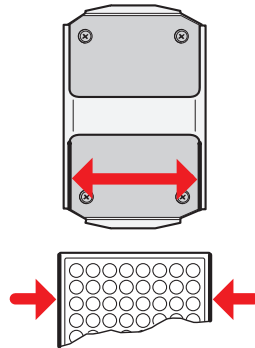

**5810 702.003 / 022638068**  
Set of 4  
MTP buckets for swing-bucket rotor A-4-62-MTP  
**5810 711.002 / 022638041**

**5810 741.009 / 022638840**  
Set of 4  
MTP/Flex buckets for swing-bucket rotor A-4-81-MTP/Flex  
**5810 725.003 / 022638807**

## Incorrect loading

- Unsuitable format, e.g. racks **too small**,

- microtiter plates **too wide**.

- Stacked microtiter plates **from several different** manufacturers,

- **mixed loading** of deepwell plate and microtiter plates.

- Microtiter plates or deepwell plates **not inserted correctly**.

Deepwell plate buckets of swing-bucket rotor A-2-DWP, A-4-62-MTP and A-4-81-MTP/Flex may be loaded with plates (commercially available microtiter plates, culture plates and deepwell plates only), which do not exceed a weight of 380 g. The maximum load for the buckets of the swing bucket rotor A-2-MTP is 170 g. When using plates other than those named above, the user must first consult the Eppendorf Application Hotline. A manual loading and swing test are to be carried out

prior to centrifugation of plates or plate stacks that have not yet been used.

Maximum permissible load height:	
DWP bucket (A-2-DWP)	89 mm
MTP bucket (A-2-MTP)	29 mm
MTP bucket (A-4-62-MTP)	53 mm
MTP/Flex bucket (A-4-81-MTP/Flex)	60 mm