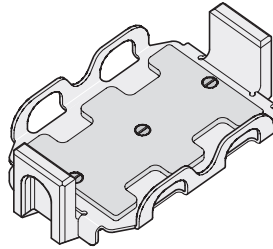

# Instructions for loading buckets

**5804 743.008 / 022638556**  
Set of 2  
DWP buckets for swing-bucket rotor A-2-DWP  
**5804 740.009 / 022638564**

**5427 722.009 / 022634420**  
Set of 2  
MTP buckets for swing-bucket rotor A-2-MTP  
**5427 700.005 / 022634403**

**5810 702.003 / 022638068**  
Set of 4  
MTP buckets for swing-bucket rotor A-4-62-MTP  
**5810 711.002 / 022638041**

**5810 741.009 / 022638840**  
Set of 4  
MTP/Flex buckets for swing-bucket rotor A-4-81-MTP/Flex  
**5810 725.003 / 022638807**

## Incorrect loading

- Unsuitable format, e.g. racks **too small**,

- microtiter plates **too wide**.

- Stacked microtiter plates **from several different** manufacturers,

- **mixed loading** of deepwell plate and microtiter plates.

- Microtiter plates or deepwell plates **not inserted correctly**.

Deepwell plate buckets of swing-bucket rotor A-2-DWP, A-4-62-MTP and A-4-81-MTP/Flex may be loaded with plates (commercially available microtiter plates, culture plates and deepwell plates only), which do not exceed a weight of 380 g. The maximum load for the buckets of the swing bucket rotor A-2-MTP is 170 g. When using plates other than those named above, the user must first consult the Eppendorf Application Hotline. A manual loading and swing test are to be carried out