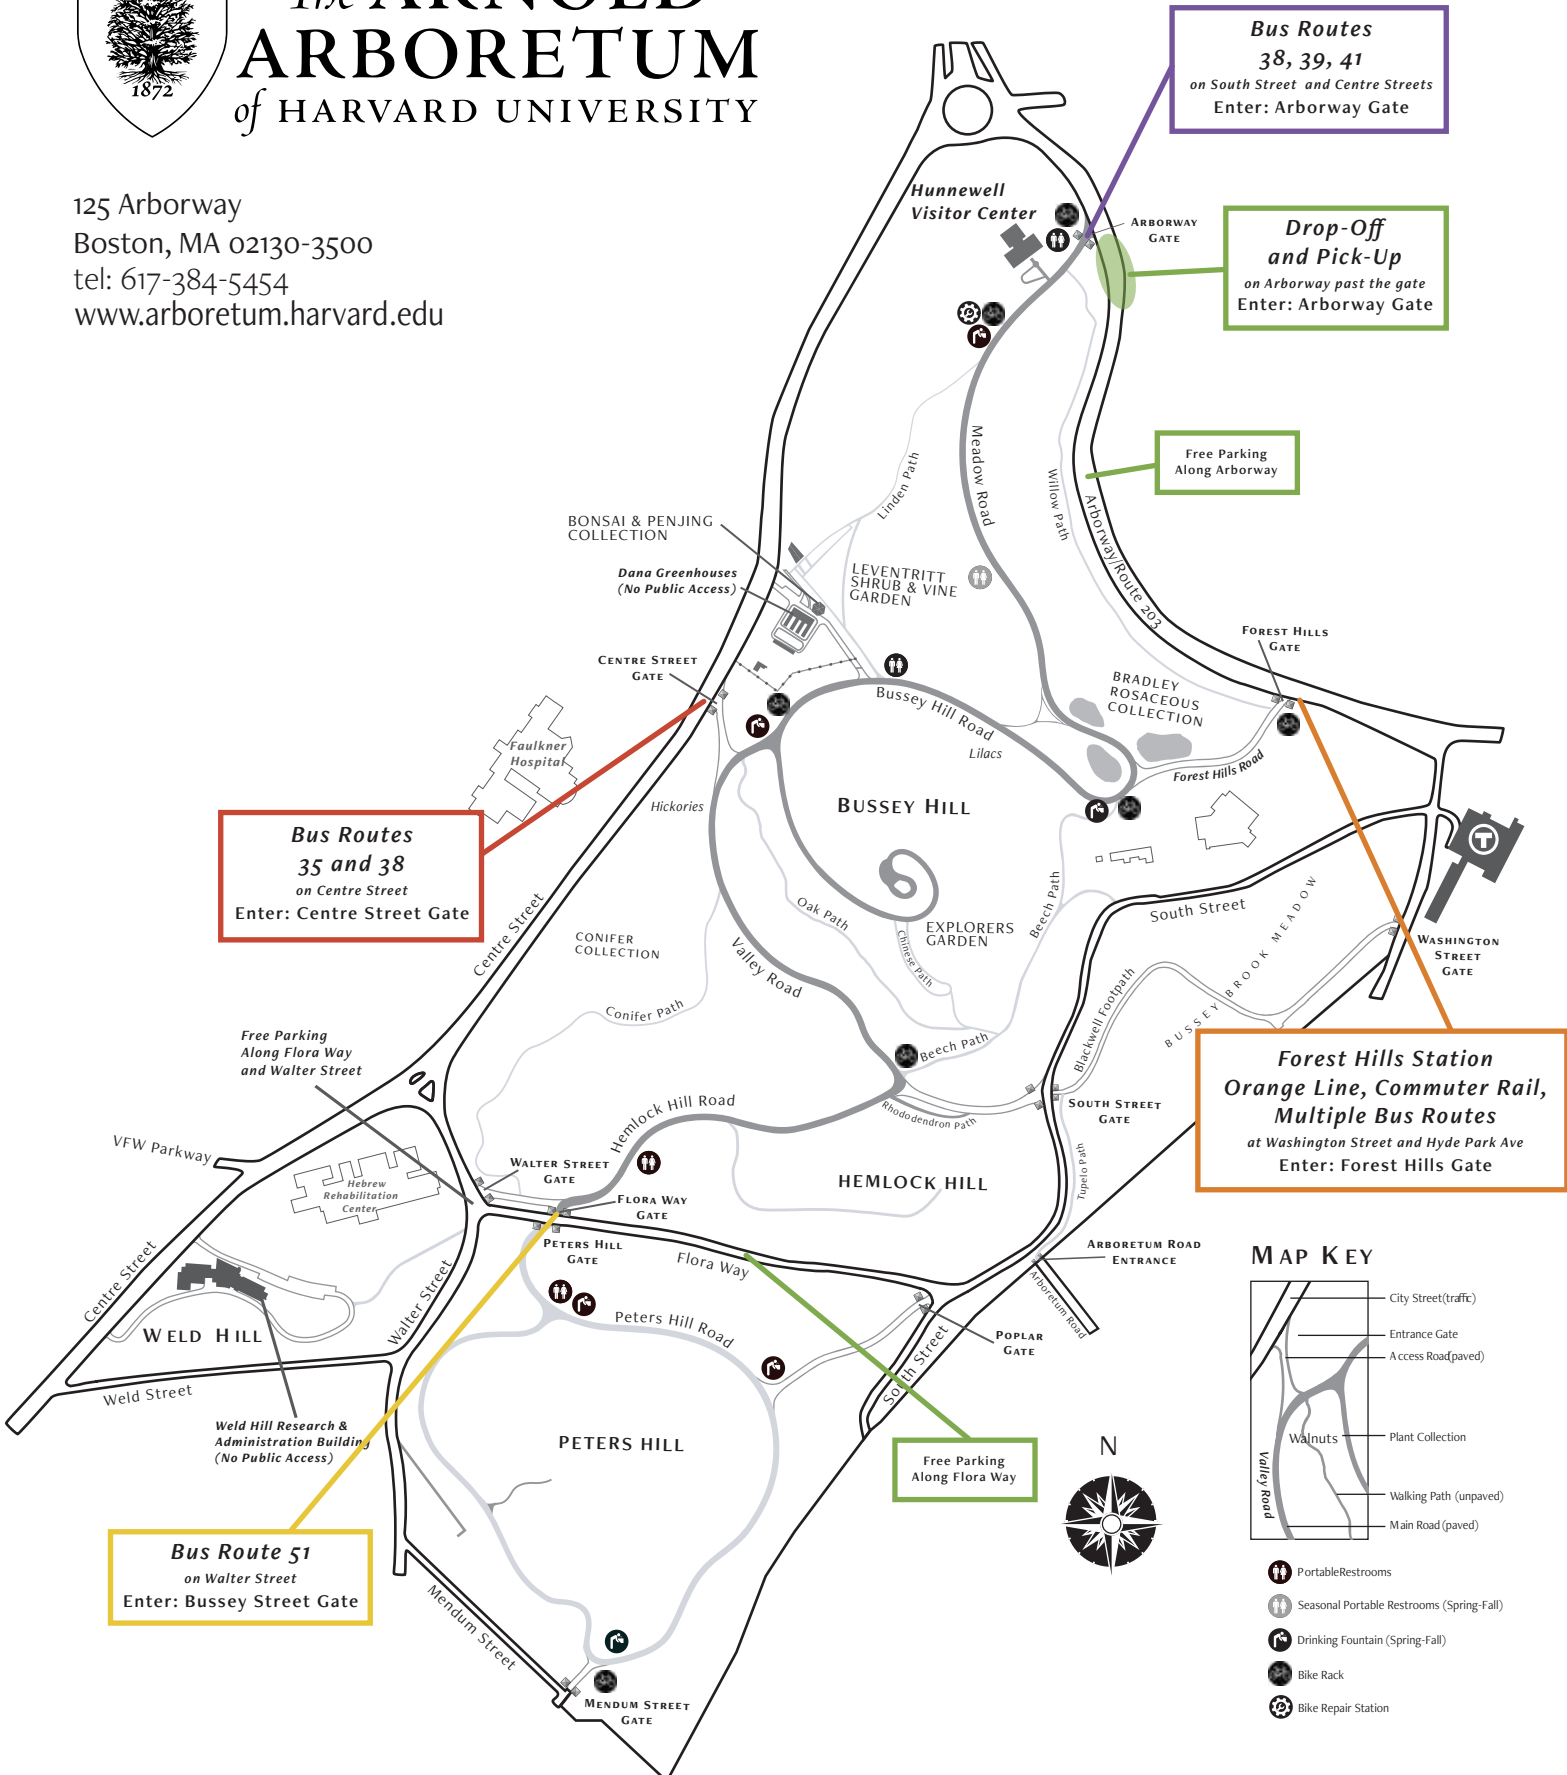

The ARNOLD ARBORETUM of HARVARD UNIVERSITY

125 Arborway
Boston, MA 02130-3500
tel: 617-384-5454
www.arboretum.harvard.edu

Bus Routes
38, 39, 41
on South Street and Centre Streets
Enter: Arborway Gate

Drop-Off and Pick-Up
on Arborway past the gate
Enter: Arborway Gate

Free Parking
Along Arborway

Bus Routes
35 and 38
on Centre Street
Enter: Centre Street Gate

Forest Hills Station
Orange Line, Commuter Rail,
Multiple Bus Routes
at Washington Street and Hyde Park Ave
Enter: Forest Hills Gate

Bus Route 51
on Walter Street
Enter: Bussey Street Gate

Free Parking
Along Flora Way

MAP KEY

- City Street (traffic)
- Entrance Gate
- Access Road (paved)
- Plant Collection
- Walking Path (unpaved)
- Main Road (paved)

- Portable Restrooms
- Seasonal Portable Restrooms (Spring-Fall)
- Drinking Fountain (Spring-Fall)
- Bike Rack
- Bike Repair Station